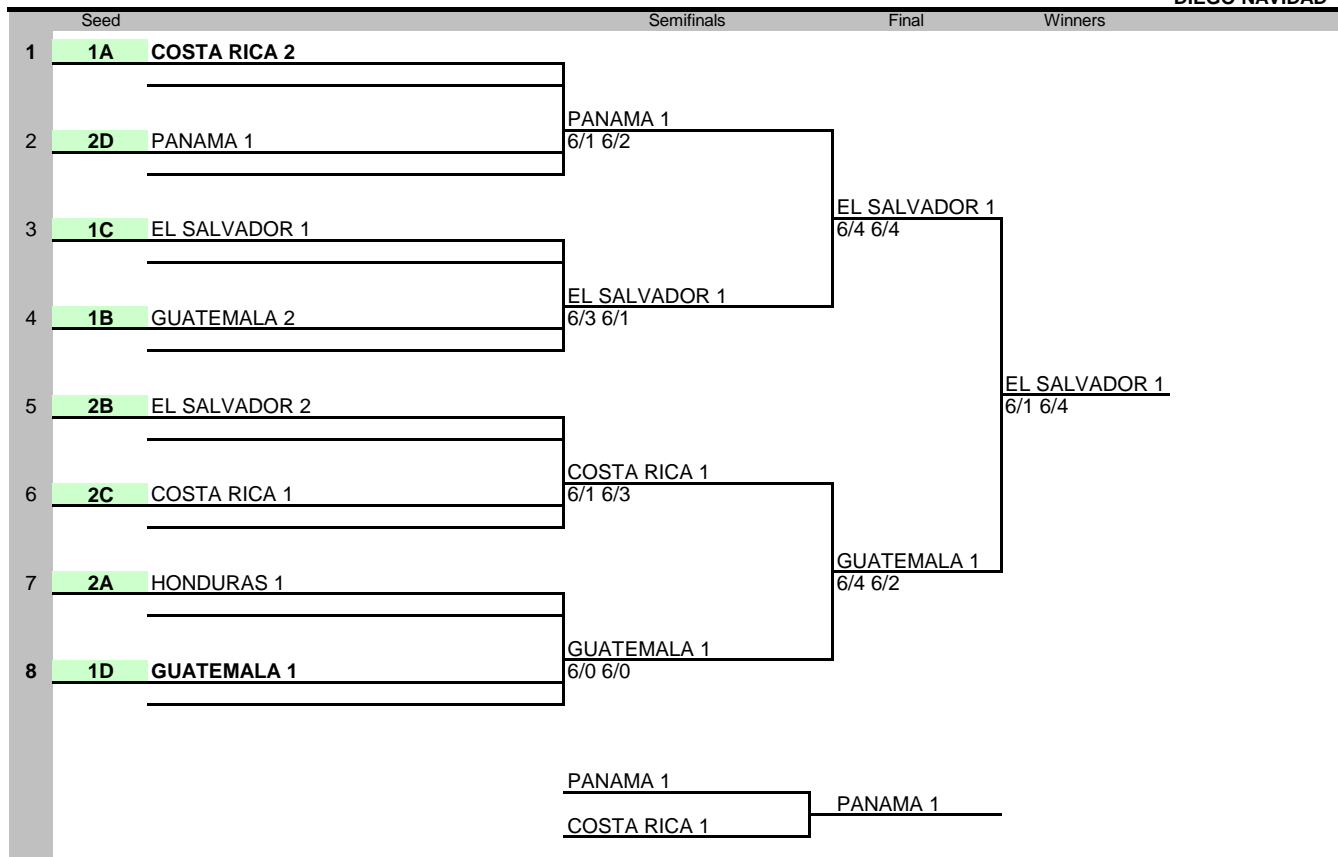

1ER TORNEO CONTECA 2018

U12 FEMENINO

MAIN DRAW

Week of	City, Country	Referee
		DIEGO NAVIDAD

3ER LUGAR

#	Lucky Losers	Replacing	Draw date/time:
1			
2			
3			Referee's Signature
4			

1ER TORNEO CONTECA 2018

U12 FEMENINO

CONSOLACION

Week of	City, Country	Referee
		DIEGO NAVIDAD

Seed	Semifinals	Final	Winners
1 3C HONDURAS 2	HONDURAS 2	EL SALVADOR 3 6/2 3/6 6/1	EL SALVADOR 3 6/4 2/6 6/2
2 BYE			
3 4D HONDURAS 3	EL SALVADOR 3 6/2 3/6 6/1		
4 3A EL SALVADOR 3			
5 3B PANAMA 3	PANAMA 2 6/2 7/5	COSTA RICA 3 6/4 6/0	
6 4C PANAMA 2			
7 BYE	COSTA RICA 3		
8 3D COSTA RICA 3			

#	Lucky Losers	Replacing	Draw date/time:
1			
2			
3			Referee's Signature
4			

1er TORNEO CONTECA 2018

	1	2	3	4		
	ESA 3	HON 1	CRC 2			PUNTOS
1	ESA 3	1-2	1-2			3
2	HON 1	2-1	1-2			2
3	CRC 2	2-1				1
4						